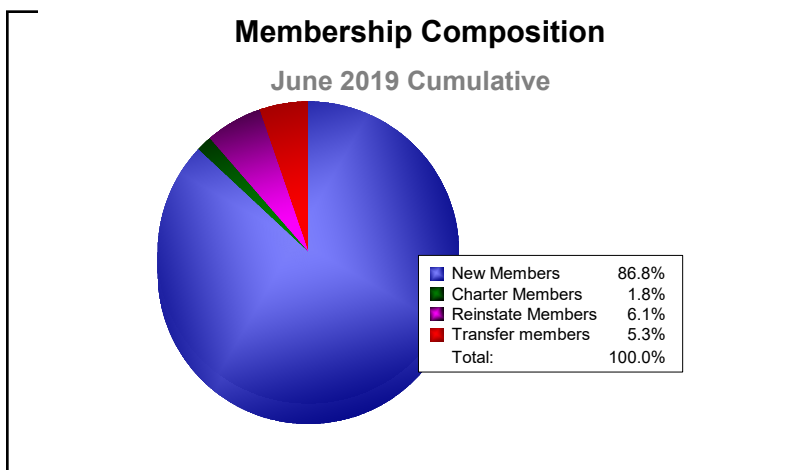

Year	New Clubs	Dropped Clubs	Gain/ Loss Clubs	New Members	Charter Members	Reinstate Members	Transfer Members	Total Member Added	Total Members Dropped	Gain/ Loss Members
2014-2015	1	0	1	111	28	2	10	151	-141	10
2015-2016	0	0	0	116	2	6	11	135	-159	-24
2016-2017	0	0	0	119	2	4	13	138	-165	-27
2017-2018	0	0	0	110	3	2	4	119	-143	-24
2018-2019	0	0	0	99	2	7	6	114	-180	-66
<b>Average</b>	<b>0</b>	<b>0</b>	<b>0</b>	<b>111</b>	<b>7</b>	<b>4</b>	<b>9</b>	<b>131</b>	<b>-158</b>	<b>-26</b>

Year	New Clubs	Dropped Clubs	Gain/ Loss Clubs	New Members	Charter Members	Reinstate Members	Transfer Members	Total Member Added	Total Members Dropped	Gain/ Loss Members
2014-2015	0	0	0	18	0	1	1	20	-21	-1
2015-2016	0	0	0	17	0	1	0	18	-31	-13
2016-2017	0	0	0	15	0	1	2	18	-24	-6
2017-2018	0	0	0	34	0	0	1	35	-26	9
2018-2019	0	0	0	13	0	0	1	14	-25	-11
<b>Average</b>	<b>0</b>	<b>0</b>	<b>0</b>	<b>19</b>	<b>0</b>	<b>1</b>	<b>1</b>	<b>21</b>	<b>-25</b>	<b>-4</b>