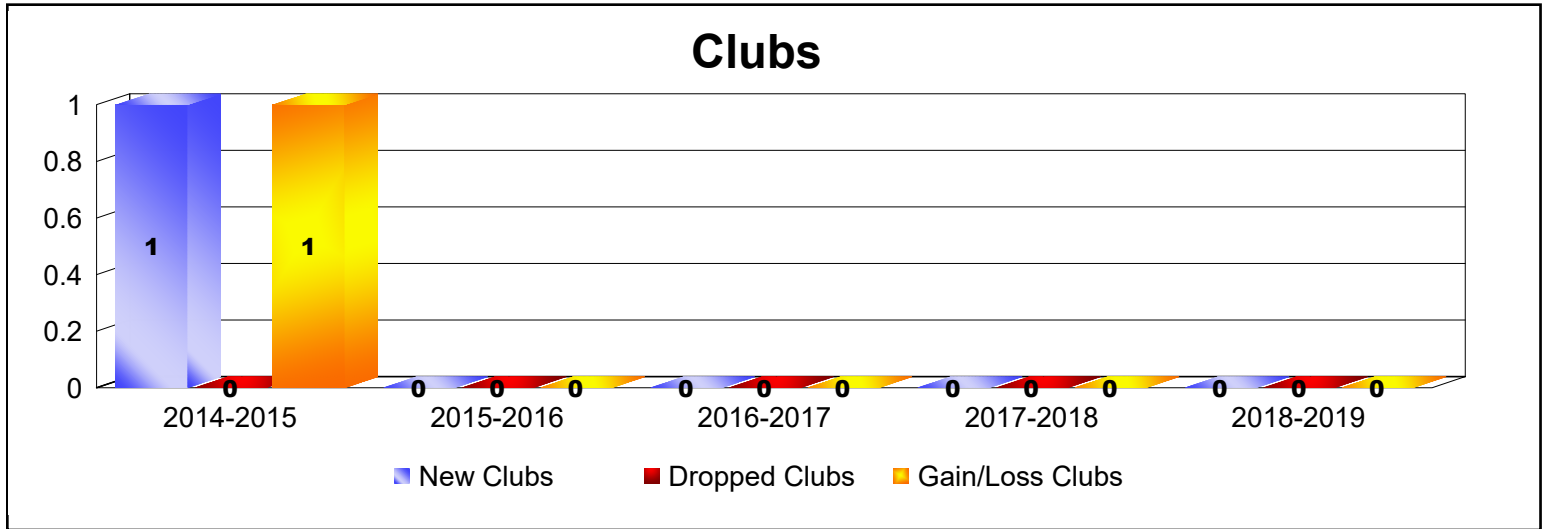

Year	New Clubs	Dropped Clubs	Gain/ Loss Clubs	New Members	Charter Members	Reinstate Members	Transfer Members	Total Member Added	Total Members Dropped	Gain/ Loss Members
2014-2015	1	0	1	111	28	2	10	151	-141	10
2015-2016	0	0	0	116	2	6	11	135	-159	-24
2016-2017	0	0	0	119	2	4	13	138	-165	-27
2017-2018	0	0	0	110	3	2	4	119	-143	-24
2018-2019	0	0	0	99	2	7	6	114	-180	-66
<b>Average</b>	<b>0</b>	<b>0</b>	<b>0</b>	<b>111</b>	<b>7</b>	<b>4</b>	<b>9</b>	<b>131</b>	<b>-158</b>	<b>-26</b>

Year	New Clubs	Dropped Clubs	Gain/ Loss Clubs	New Members	Charter Members	Reinstate Members	Transfer Members	Total Member Added	Total Members Dropped	Gain/ Loss Members
2014-2015	0	0	0	18	0	1	1	20	-21	-1
2015-2016	0	0	0	17	0	1	0	18	-31	-13
2016-2017	0	0	0	15	0	1	2	18	-24	-6
2017-2018	0	0	0	34	0	0	1	35	-26	9
2018-2019	0	0	0	13	0	0	1	14	-25	-11
<b>Average</b>	<b>0</b>	<b>0</b>	<b>0</b>	<b>19</b>	<b>0</b>	<b>1</b>	<b>1</b>	<b>21</b>	<b>-25</b>	<b>-4</b>