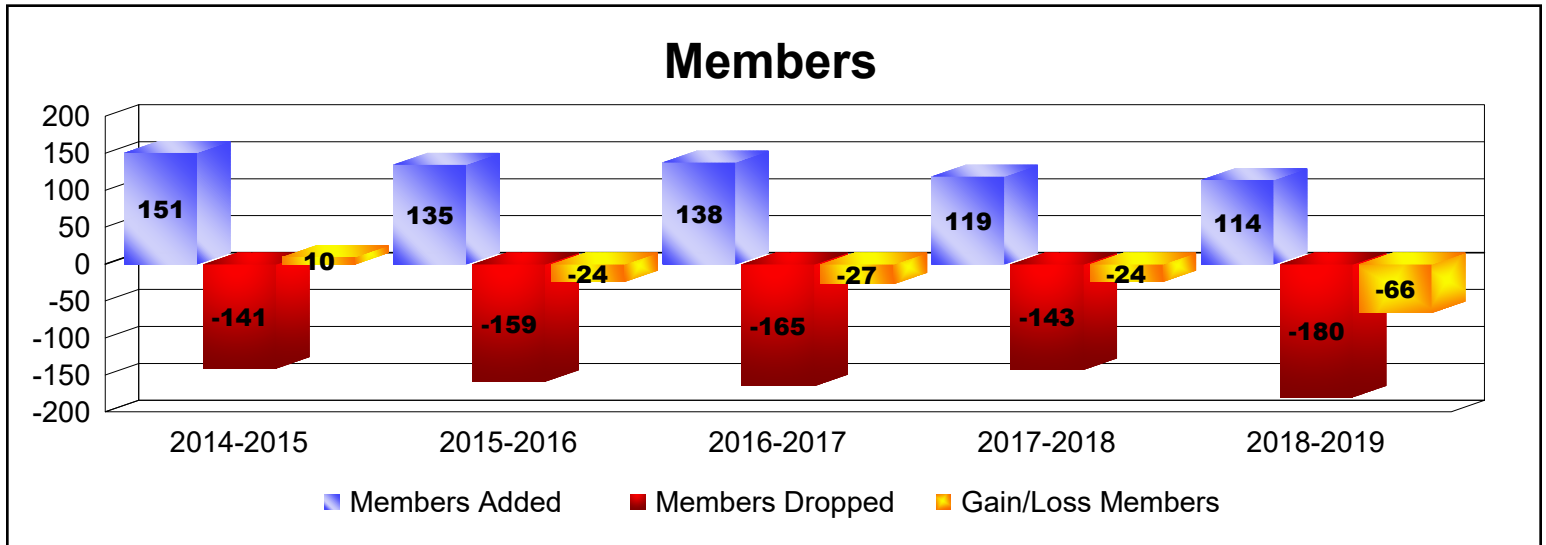

Year	New Clubs	Dropped Clubs	Gain/ Loss Clubs	New Members	Charter Members	Reinstate Members	Transfer Members	Total Member Added	Total Members Dropped	Gain/ Loss Members
2014-2015	1	0	1	111	28	2	10	151	-141	10
2015-2016	0	0	0	116	2	6	11	135	-159	-24
2016-2017	0	0	0	119	2	4	13	138	-165	-27
2017-2018	0	0	0	110	3	2	4	119	-143	-24
2018-2019	0	0	0	99	2	7	6	114	-180	-66
<b>Average</b>	<b>0</b>	<b>0</b>	<b>0</b>	<b>111</b>	<b>7</b>	<b>4</b>	<b>9</b>	<b>131</b>	<b>-158</b>	<b>-26</b>

Year	New Clubs	Dropped Clubs	Gain/ Loss Clubs	New Members	Charter Members	Reinstate Members	Transfer Members	Total Member Added	Total Members Dropped	Gain/ Loss Members
2014-2015	0	0	0	18	0	1	1	20	-21	-1
2015-2016	0	0	0	17	0	1	0	18	-31	-13
2016-2017	0	0	0	15	0	1	2	18	-24	-6
2017-2018	0	0	0	34	0	0	1	35	-26	9
2018-2019	0	0	0	13	0	0	1	14	-25	-11
<b>Average</b>	<b>0</b>	<b>0</b>	<b>0</b>	<b>19</b>	<b>0</b>	<b>1</b>	<b>1</b>	<b>21</b>	<b>-25</b>	<b>-4</b>