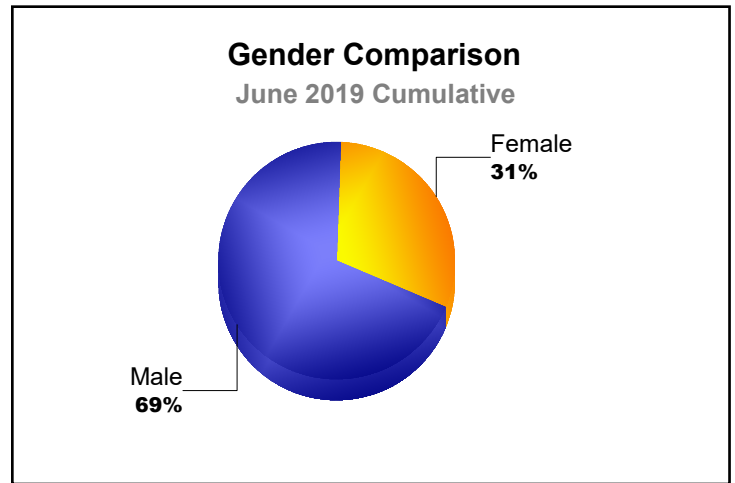

Year	New Clubs	Dropped Clubs	Gain/ Loss Clubs	New Members	Charter Members	Reinstate Members	Transfer Members	Total Member Added	Total Members Dropped	Gain/ Loss Members
2014-2015	1	0	1	111	28	2	10	151	-141	10
2015-2016	0	0	0	116	2	6	11	135	-159	-24
2016-2017	0	0	0	119	2	4	13	138	-165	-27
2017-2018	0	0	0	110	3	2	4	119	-143	-24
2018-2019	0	0	0	99	2	7	6	114	-180	-66
<b>Average</b>	<b>0</b>	<b>0</b>	<b>0</b>	<b>111</b>	<b>7</b>	<b>4</b>	<b>9</b>	<b>131</b>	<b>-158</b>	<b>-26</b>